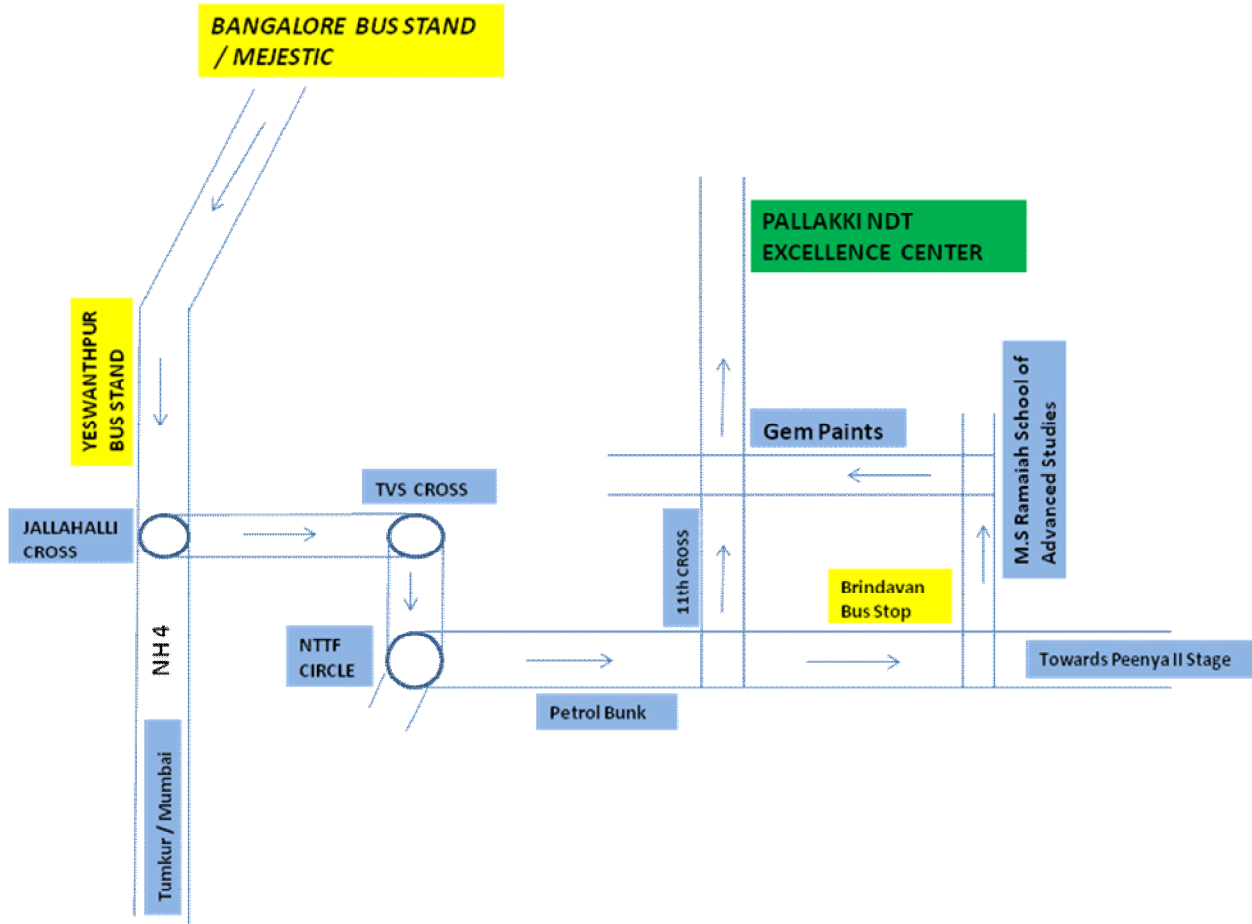

ROUTE MAP TO PALLAKKI NDT EXCELLENCE CENTER

Coming directions by bus from MEJESTIC BUS STAND through YESWANTHPUR:

- Take a bus (any 252 series, plot form no. 20) from MEJESTIC bus stand going towards PEENYA II STAGE and get down at BRINDAVAN bus stop (Journey takes around 45minutes).
- Just before the BRINDAVAN bus stop, take left (11th cross) and proceed straight by walk till you find PALLAKKI NDT EXCELLENCE CENTER sign board towards your right after GEM PAINTS.

Driving directions from TUMKUR / PUNE / MUMBAI road through YESWANTHPUR:

- At Jalahalli Cross take Left turn and proceed straight up to TVS Cross.
- At TVS Cross take Right turn towards Peenya 2nd stage.
- Proceed till NTTF circle, take left turn and proceed till 11th Cross (just before BRINDAVAN bus stop).
- From 11th Cross take left turn and proceed straight till you find PALLAKKI NDT EXCELLENCE CENTER sign board towards your right after GEM PAINTS.

- ✓ From AIRPORT take a bus going to MEJESTIC (BANGALORE bus stand).
- ✓ From MEJESTIC bus stand take a bus (any 252 series, plot form no. 20) going towards PEENYA II STAGE and get down at BRINDAVAN bus stop (Journey takes around 45minutes).
- ✓ Just before the BRINDAVAN bus stop, take left (11th cross) and proceed straight till you find PALLAKKI NDT EXCELLENCE CENTER sign board towards your right after GEM PAINTS.