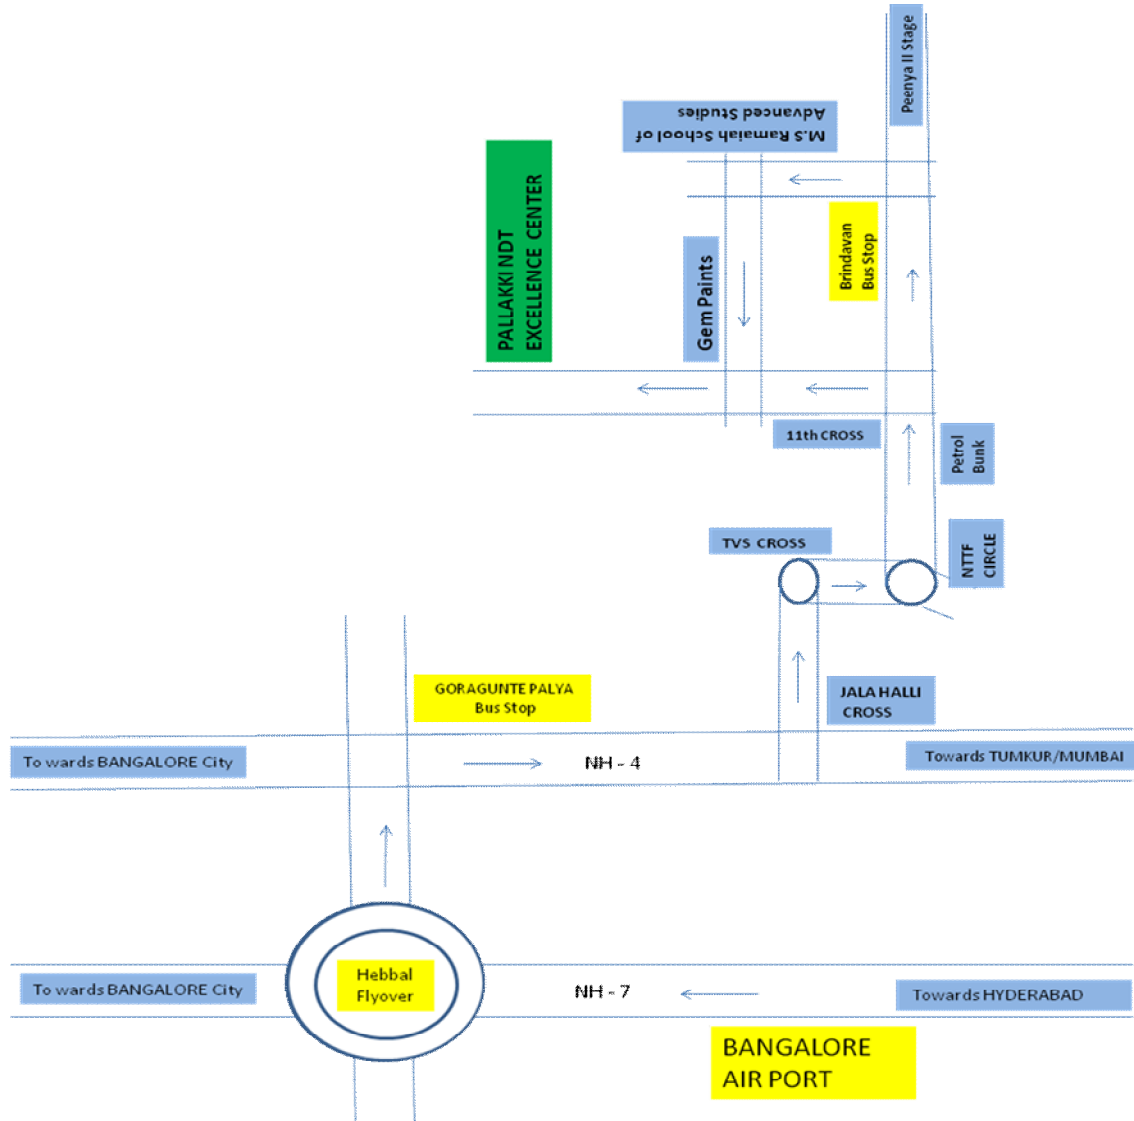

ROUTE MAP TO PALLAKKI NDT EXCELLENCE CENTER

Coming directions by bus from MEJESTIC BUS STAND through YESWANTHPUR:

- Take a bus (any 252 series, plot form no. 20) from MEJESTIC bus stand going towards PEENYA II STAGE and get down at BRINDAVAN bus stop (Journey takes around 45minutes).
- Just before the BRINDAVAN bus stop, take left (11th cross) and proceed straight by walk till you find PALLAKKI NDT EXCELLENCE CENTER sign board towards your right after GEM PAINTS.

Driving directions from TUMKUR / PUNE / MUMBAI road through YESWANTHPUR:

- At Jalahalli Cross take Left turn and proceed straight up to TVS Cross.
- At TVS Cross take Right turn towards Peenya 2nd stage.
- Proceed till NTTF circle, take left turn and proceed till 11th Cross (just before BRINDAVAN bus stop).
- From 11th Cross take left turn and proceed straight till you find PALLAKKI NDT EXCELLENCE CENTER sign board towards your right after GEM PAINTS.

Pallakki NDT Excellence Center

Visit Us at: www.pallakkindt.com

*For reference only. PNEC not responsible for errors and omissions in the data if any.

ROUTE MAP TO PALLAKKI NDT EXCELLENCE CENTER

Coming directions by bus form BANGALORE AIR PORT :

- ✓ From AIRPORT take a bus going to MEJESTIC (BANGALORE bus stand).
- ✓ From MEJESTIC bus stand take a bus (any 252 series, plot form no. 20) going towards PEENYA II STAGE and get down at BRINDAVAN bus stop (Journey takes around 45minutes).
- ✓ Just before the BRINDAVAN bus stop, take left (11th cross) and proceed straight till you find PALLAKKI NDT EXCELLENCE CENTER sign board towards your right after GEM PAINTS.